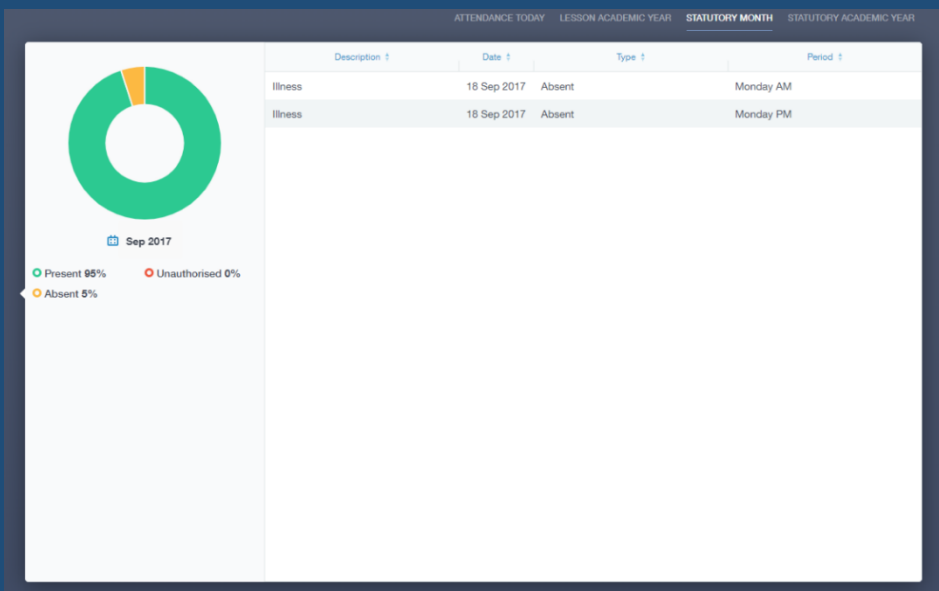

## Attendance

In Attendance, there is a few tabs in this section to give you information about a student's attendance.

In Attendance Today, you can view the statutory AM and PM register marks.

Session	Mark	Present
AM	/ Present (AM)	✓
PM	All should attend / No mark recorded	...

In Statutory Month, you can view the absences they have acquired for the current month of viewing with the relevant data and dates.

In Statutory Academic Year, you can view all the absences for the current year with the data associated with it and the correct dates of marking.