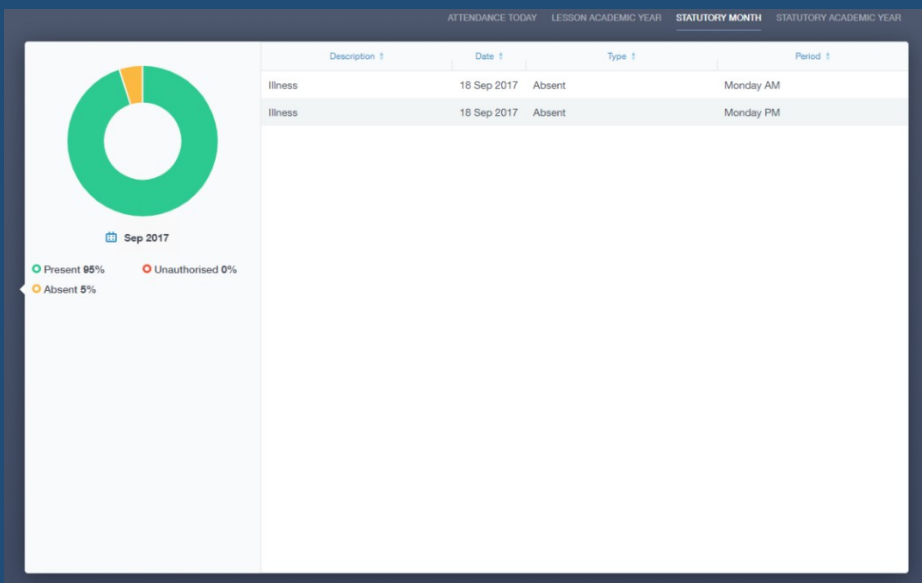

EduLink One – Attendance

Welcome to the Parent and Teacher guide to EduLink One. Here will detail ways to view attendance of the student enrolled at Bromfords.

Attendance

In Attendance, there is a few tabs in this section to give you information about a student's attendance.

In Attendance Today, you can view the statutory AM and PM register marks.

Session	Mark	Present
AM	Present (AM)	✓
PM	All should attend / No mark recorded	...

In Statutory Month, you can view the absences they have acquired for the current month of viewing with the relevant data and dates.