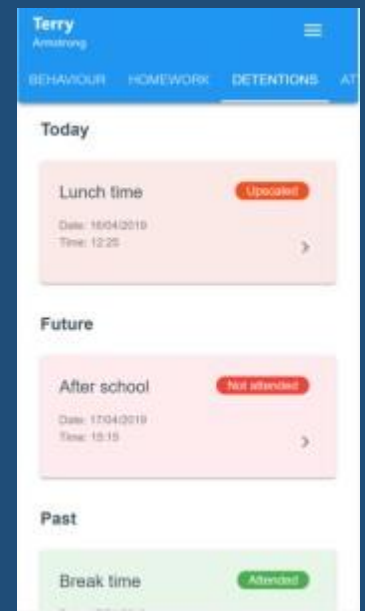

## Detentions

You can find all of your detention information in the detention tab.

The detentions fall under 4 categories: Attended, Not Attended, Pending and Upscaled.

**Attended:** You have sat this detention.

**Not attended:** You have not sat this detention.

**Pending:** This detention has not been sat and has not been marked as Attended / Not attended by your teacher.

**Upscaled:** This detention has escalated into another type of detention.

To view more information about a specific detention, click on the arrow icon.

This will bring up a popup that describes the detention, including the location for the detention, the awarding teacher and scheduling information.